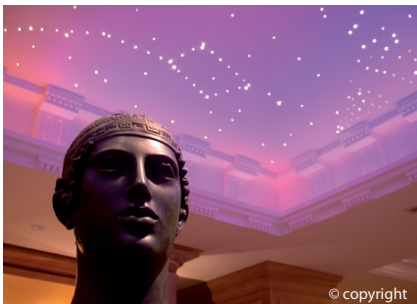

ROYAL OLYMPIC HOTEL
ATHENE - GREECE

Credits

Category: Hotels&Restaurant

Client: Royal Olympic Hotel

Location: Athene - Greece

Architect: Vivai del Sud

Photographer: Cannata&Partners

Type of work: Interior and Exterior Lighting

Lighting Design: Filippo Cannata

Lighting Design team: N. Fiorillo

Completed: 2006

Greece and the myth of Olympia live in the architecture of the Royal Olympic Hotel and thanks to the light we realized classic architectural archetypes get new values. The hall at the entrance evokes the basic themes of Greek history: sculpture, Doric columns and the starry sky filled with mythological references; light gives a contemporary appearance to ancient histories.